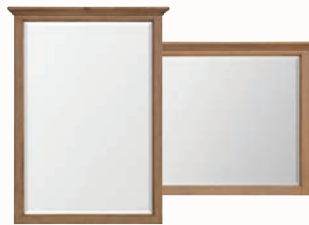

Beveled Mirror #1500
Horizontal: 42-1/2"W x 28-3/4"H
Vertical: 30-1/2"W x 40-3/4"H
Base Assembly: 28"W x 40"H
Both moldings included.
Mount on wall or select dressers:
#1127, #1128, #1131 & #1183.