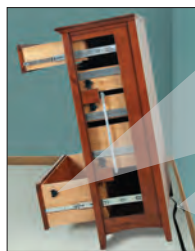

Chest and dressers allow only one lower drawer or one lower drawer per vertical bank of drawers to be opened at once. This safety feature reduces the risk of tipover.

The attached Tipping Restraint screws to the bottom plate of the wall or sub-floor sheathing. No holes in the wall.

We strive to provide an accurate representation of our finishes. Variations due to lighting and printing limitations may occur. To determine the actual color of a finish, please visit your local Whittier Wood Furniture retailer. Product availability and specifications shown are based on the latest product information available at the time of printing and are subject to change without notice.