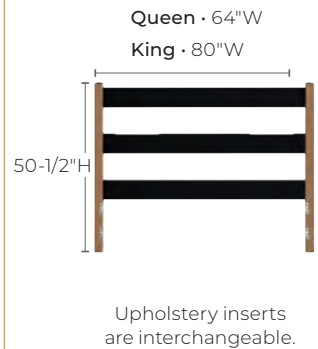

MCKENZIE UPHOLSTERED PANEL BEDS

Rail Beds

Storage Beds

Upholstered Headboards

Available Configurations

Size	Rail Bed	Storage Bed	Upholstered Headboard	Headboard Hollywood Frame Adapter
Queen	#2828	#2838	#2826	#2800
King	#2831	#2839	#2827	

Hollywood Frame Adapter #2800 (required) includes predrilled wood blocks for Hollywood Frame attachment.

Available Finishes

*Snowbound finish limited to select beds.

Upholstery Options

To order:

1. Select bed size (Queen or King)
2. Select bed model # (Rail, Storage or Headboard)
3. Select finish (GAC, JAV, FST, PEC, SN)
4. Select Upholstery option (see abbreviation below image)