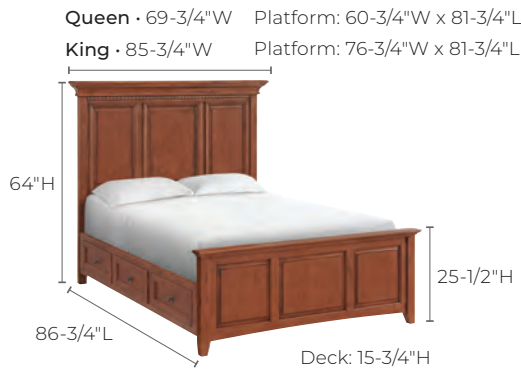

Size	Rail Bed	Storage Bed	Headboard	HB Hollywood Frame Adapter
Queen	#2856	#2866	#2857	#2800
King	#2859	#2867	#2860	
Cal-King	#2862	#2868	#2863	

MCKENZIE GRAND BEDS

Shown: 2883GAC King Grand Storage Bed, 1113GAC 4-Drawer Nightstand and 1180GAC 6-Drawer Chest in Glazed Antique Cherry Finish.

Rail Beds

Storage Beds

Headboards

Available Finishes

Available Configurations

Size	Rail Bed	Storage Bed	Headboard	HB Hollywood Frame Adapter
Queen	#2872	#2882	#2873	#2800
King	#2875	#2883	#2876	

MCKENZIE CLASSIC BOOKCASE BEDS