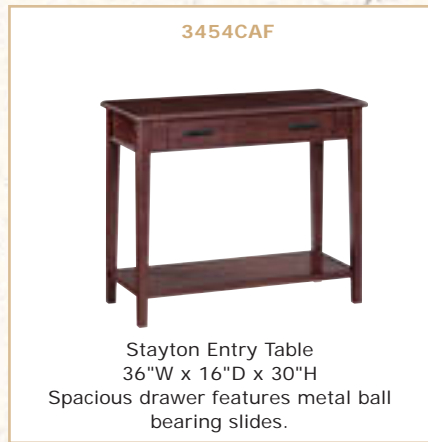

KEY FEATURES OF MCKENZIE & PACIFIC MEDIA

- Vented bottoms, adjustable shelves and removable backs help dissipate heat.
- Units with drawers store DVDs, CDs and controllers.
- Hinged doors are covered with acoustic speaker cloth.
- Tempered glass doors.