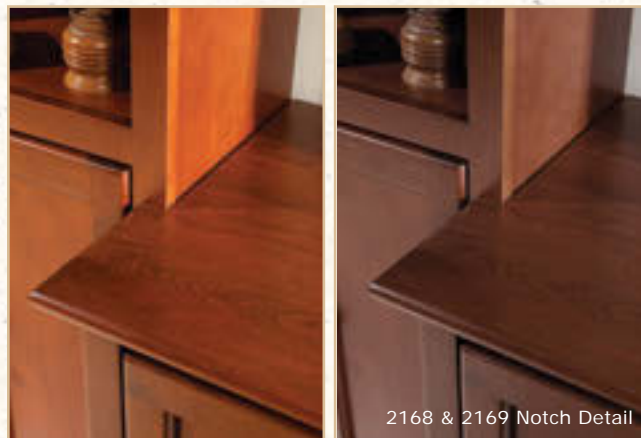

2168 & 2169 Notch Detail