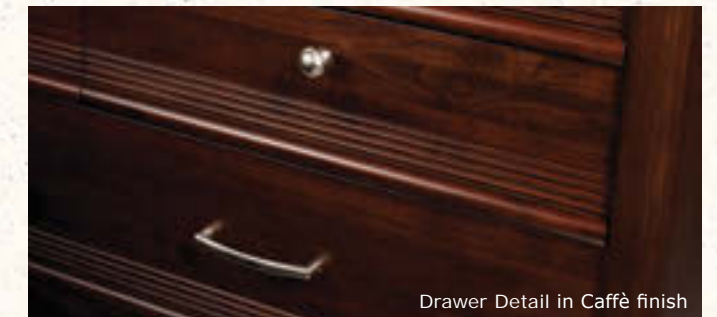

Drawer Detail in Caffè finish

Clean organic lines freshen, lighten and brighten any room. Made from solid American Alder and Alder veneered wood panels, these pieces will be treasured for years to come. The graceful curved headboard and case pieces are accented with a beautiful reeded detail. The storage bed features extra deep English dovetail drawer construction. Full extension metal ball bearing drawer slides provide smooth and effortless access to spacious drawers.