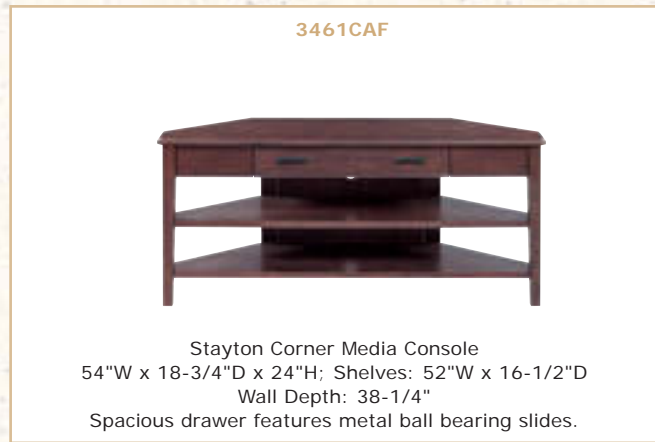

KEY FEATURES OF MCKENZIE & PACIFIC MEDIA

- Vented bottoms, adjustable shelves and removable backs help dissipate heat.
- Units with drawers store DVDs, CDs and controllers.
- Hinged doors are covered with acoustic speaker cloth.
- Tempered glass doors.