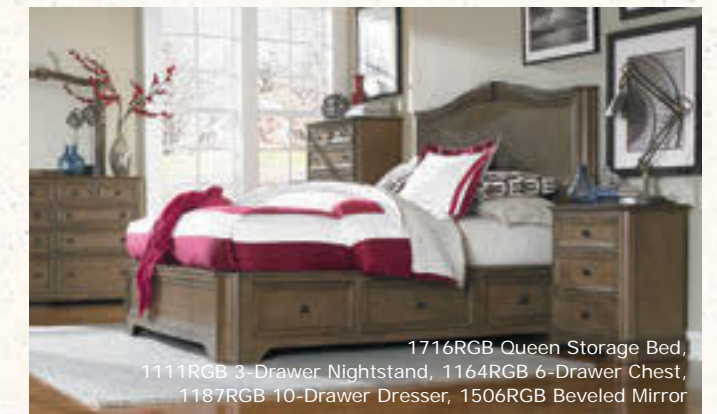

1716RGB Headboard Detail

1716RGB Queen Storage Bed,
1111RGB 3-Drawer Nightstand, 1164RGB 6-Drawer Chest,
1187RGB 10-Drawer Dresser, 1506RGB Beveled Mirror

Classic, romantic charm resonates from the elegant details in this collection. Finely sculpted molding and curved corners soften the look and feel of this silhouette. The beds have a high, curving headboard accented with a pediment element and 45 degree diagonal Alder veneer panels. Beautifully framed drawer fronts complement the superbly made, solid wood English dovetail drawers which feature full extension metal ball bearing drawer slides. The final craftman's touch comes with the light and careful distressing and resilient multi-step finishing process to create a look of graceful, casual elegance.

- Rustic Glazed Brown finish.
- Made of American Alder hardwoods.
- Full extension metal ball bearing drawer slides.
- English dovetail drawer construction.
- Fluted wood dowel joinery adds strength and stability.
- Dust bottoms on all case pieces.
- Fitted backs add structural strength.
- Adjustable glides and tipping restraints.

[SEE THE ENTIRE COLLECTION ON PAGE 48-49](#)

Available Finish **RGB**

Shown left: 1716RGB Queen Storage Bed, 1111RGB 3-Drawer Nightstand,
1164RGB 6-Drawer Chest, 1187RGB 10-Drawer Dresser,
1506RGB Beveled Mirror in Rustic Glazed Brown finish