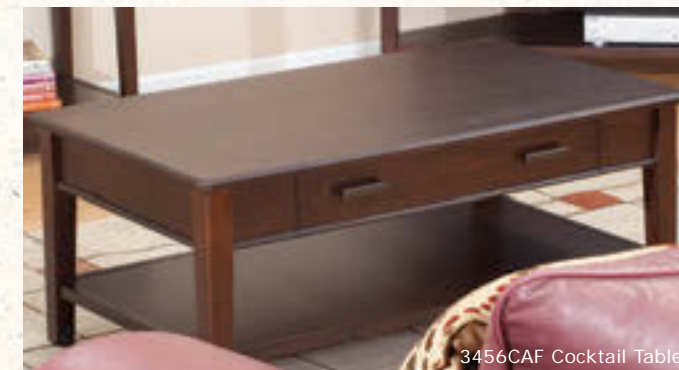

Stayton Occasional and Media Tables Caffè Finish