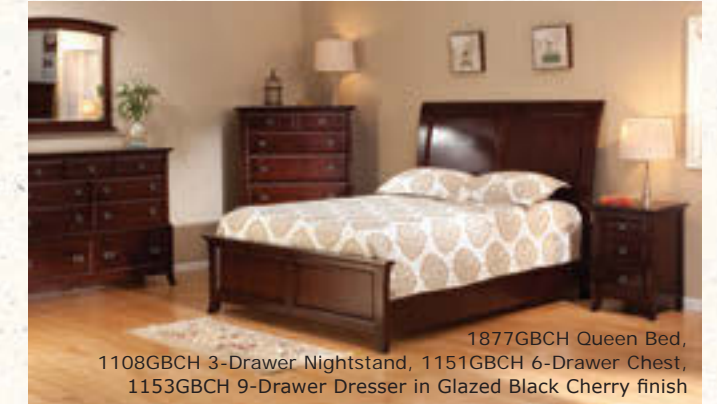

Cascade Bedroom Glazed Black Cherry Finish