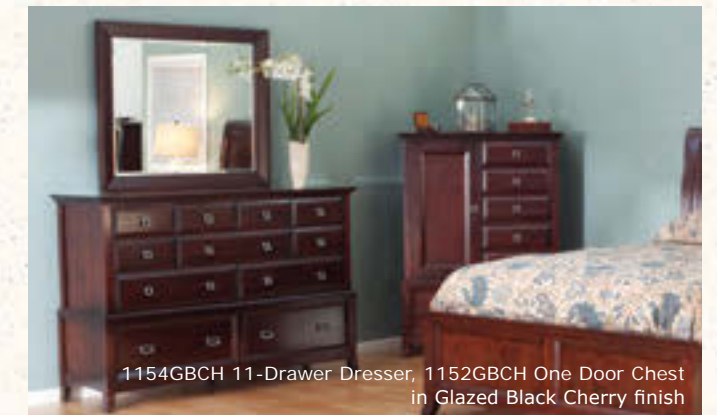

1877GBCH Queen Bed,
1108GBCH 3-Drawer Nightstand, 1151GBCH 6-Drawer Chest,
1153GBCH 9-Drawer Dresser in Glazed Black Cherry finish

1154GBCH 11-Drawer Dresser, 1152GBCH One Door Chest
in Glazed Black Cherry finish

This collection has modernized the best qualities of a traditional 'chest on chest' design and radiates a distinct warmth and sophistication. Cascading, graduated drawer heights and subtle leg flairs of the cases complement bed silhouettes. The deep, rich Glazed Black Cherry finish is accented with unique aged pewter drawer pulls. Full extension metal ball bearing drawer slides provide effortless access to spacious drawers. The nightstand features a pull-out tray with touch-latch. A velvet lined jewelry tray and secret storage enhance the dressers. Made from solid American Alder and Alder veneered hardwoods, these items are built to last.

- Glazed Black Cherry finish.
- Aged pewter drawer pulls.
- Made of American Alder hardwoods.
- English dovetail drawer construction.
- Full extension metal ball bearing drawer slides.
- Mortise and tenon joinery for strength.
- Dust bottoms on all case pieces.
- Fitted backs for structural strength.
- Adjustable glides and tipping restraints.

SEE THE ENTIRE COLLECTION ON PAGES 51-52

Available Finish **GBCH**

Shown left: 1854GBCH Queen Storage Bed, 1151GBCH 6-Drawer Chest, 1153GBCH 9-Drawer Dresser, 1108GBCH 3-Drawer Nightstand in Glazed Black Cherry finish