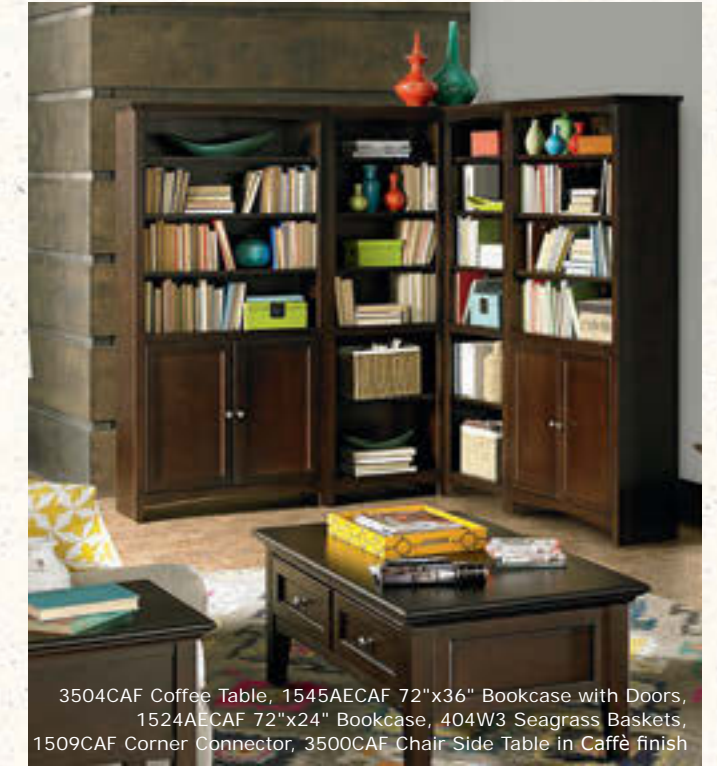

McKenzie Bookcases & Media Glazed Antique Cherry ~ Caffè Finish

3504CAF Coffee Table, 1545AECAF 72"x36" Bookcase with Doors, 1524AECAF 72"x24" Bookcase, 404W3 Seagrass Baskets, 1509CAF Corner Connector, 3500CAF Chair Side Table in Caffè finish

This collection of bookcases is classically designed. Solid American Alder and Red Birch wood panels ensure beauty, strength and durability that last a lifetime. The offering is broad with four widths, six heights, two finishes and optional door kits. Door kits are available on designated units or sold separately. Also available separately is the Corner Connector. This accessory connects two bookcases of the same height allowing for a finished look and maximum use of space.

- Glazed Antique Cherry or Caffè finish.
- Made from American Alder and Red Birch hardwoods.
- Dowel and pocket screw construction for strength and durability.
- Fitted backs for structural strength.
- All 72" and 84" high units feature fixed center shelves for stability.
- Door kits feature adjustable Euro hinges.
- Flush cuts available on left side, right side, or both sides on all units. Notch cuts only available for consoles.
- Includes adjustable glides and tipping restraints.

[SEE THE ENTIRE COLLECTION ON PAGES 62-65](#)

Available Finishes GAC CAF

Shown left: 1545AEGAC 72"x 36" Bookcase with Doors, 3504GAC Coffee Table, 3497GAC Accent Table, 3503GAC Sofa Table in Glazed Antique Cherry finish

multiple choices

build unique solutions