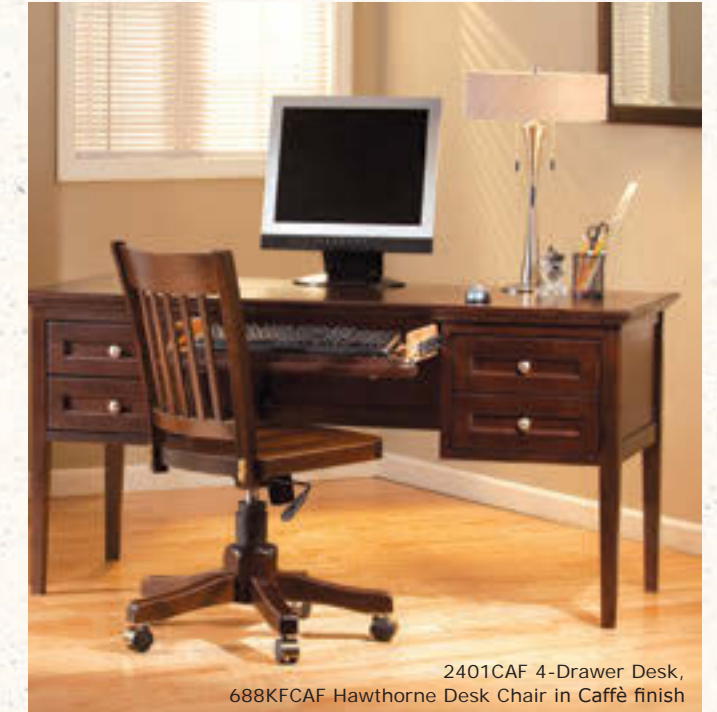

McKenzie Home Office Glazed Antique Cherry ~ Caffè Finish

2401CAF 4-Drawer Desk,
688KFCAF Hawthorne Desk Chair in Caffè finish

Timeless design that easily integrates modern technology defines our McKenzie Home Office Collection. Each piece functions equally well whether used in the traditional manner or paired with modern electronics. Classic beauty and old world quality combine with features such as full extension metal ball bearing drawer slides, English dovetail drawer construction, spacious work surfaces and strategically placed storage to create the ideal home office pieces. Made from solid American Alder and Alder veneered hardwoods, these items are built to last.

- Glazed Antique Cherry or Caffè finish.
- Made of American Alder hardwoods.
- Cases are fully assembled.
- Desk legs attach with insert nuts.
- English dovetail drawer construction.
- Full extension metal ball bearing drawer slides.
- File drawers accommodate legal and letter files.
- Center utility desk drawer can function as a drop down keyboard tray.
- Mortise and tenon joinery for strength.
- Includes adjustable glides.

SEE THE ENTIRE COLLECTION ON PAGES 61

Available Finishes **GAC** **CAF**

Shown left: 1611AEGAC Center Wall Unit with Doors,
1525AEGAC 72"x24" Bookcase with Doors, 2401GAC 4-Drawer Desk,
74KFAC Bistro Chair in Glazed Antique Cherry finish