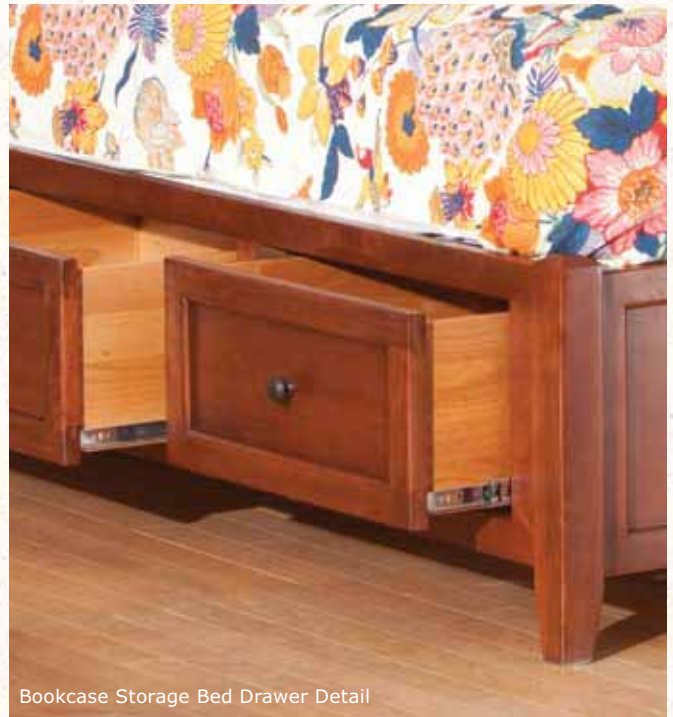

SEE THE ENTIRE COLLECTION ON PAGES 44-52

Available Finishes **GAC** **CAF**

1182AFGAC 12-Drawer Dresser, 1121AFGAC 5-Drawer Lingerie Chest

1346AFGAC Queen Bed, 1180AFGAC 6-Drawer Chest

Dresser Detail

Opposite page: 1316AFGAC Queen Storage Bed, 1101AFGAC 3-Drawer Nightstand, 1128AFGAC 10-Drawer Dresser

McKenzie Bookcase Storage Beds

This bed is the ultimate in functional storage space, beauty and quality. The headboard features large cubbies; one is accessorized with a built-in power strip and USB port. These cubbies are perfect spots for your alarm clock, docking station, music player and reading lights. As an added bonus, the hinged door opens to reveal a large concealed storage area below the cubbies for extra blankets, pillows, linens or anything else you want tucked away. Six spacious drawers on full extension ball bearing drawer slides make this dream bed one you'll enjoy for years. Enhance the Bookcase Storage Bed or the Bookcase Headboard with the lovely coordinating McKenzie Bookcase Piers. Each piece is notch cut left or right to neatly match up with the headboard and also features cord access holes and two adjustable shelves. Piers are not compatible with Twin models.