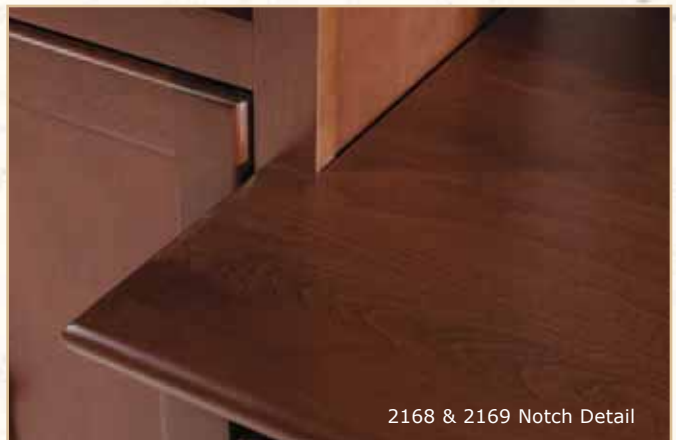

2168 & 2169 Notch Detail