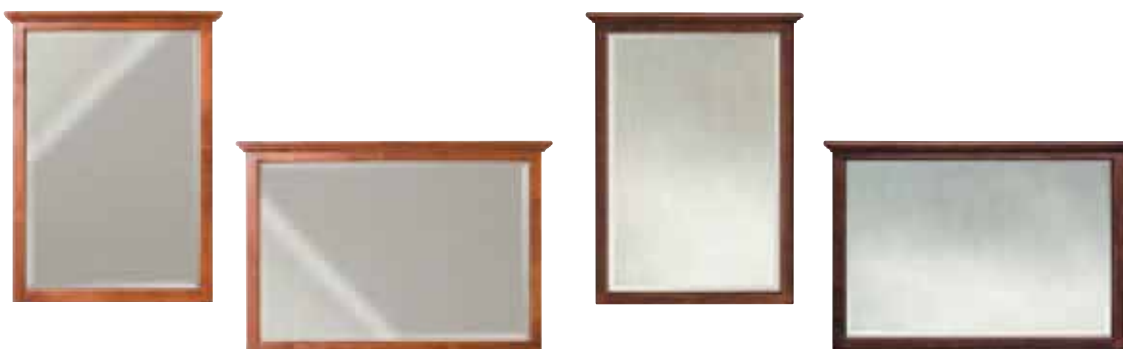

 Available Finishes **GAC** **CAF**

Beveled Mirror
 Horizontal: 42-1/2"W x 28-3/4"H, Vertical: 30-1/2"W x 40-3/4"H, Base Assembly: 28"W x 40"H
 Mount on a wall or select dressers: 1127AFGAC, 1128AFGAC, 1130AFGAC, 1131AFGAC, 1183AFGAC.