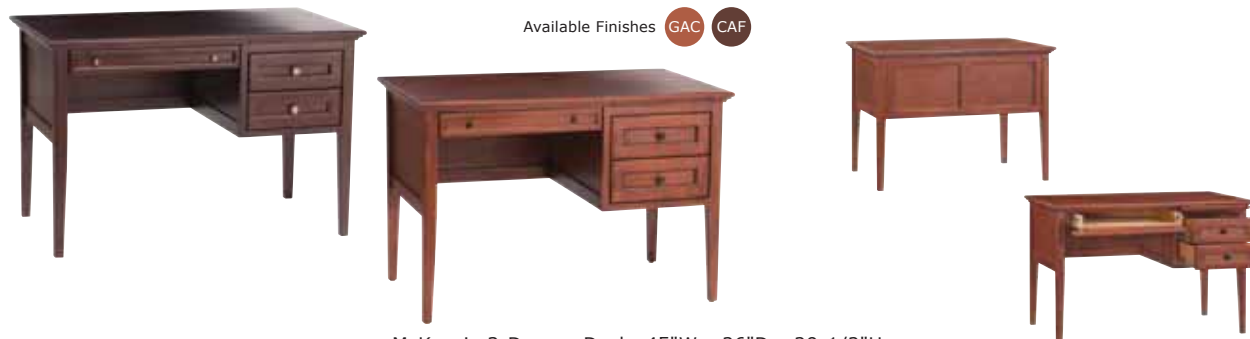

2400AFGAC/AFCAF

Available Finishes **GAC** **CAF**

McKenzie 3-Drawer Desk: 45"W x 26"D x 29-1/2"H
Spacious plank top. Pull-out with touch-latch provides extra work space.
Center utility drawer features a drop front and cord access for keyboard. Two large supply drawers.